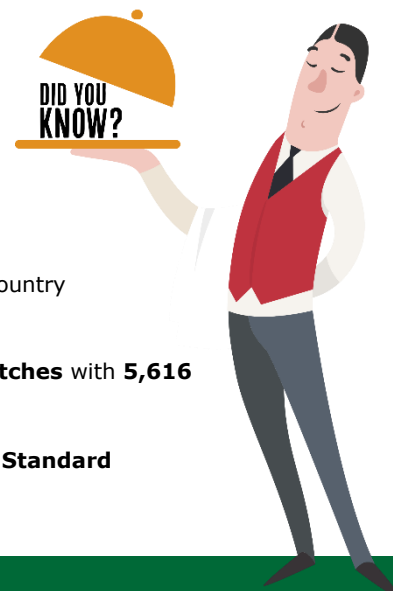

14 counties have **5*** **Hotels**

Kerry has the most **Guesthouses (27)** in the country

Wexford has the most **Caravan & Camping pitches** with **5,616** bedspaces

Donegal with **47** has the most **Irish Welcome Standard** properties with **1,614** bedspaces