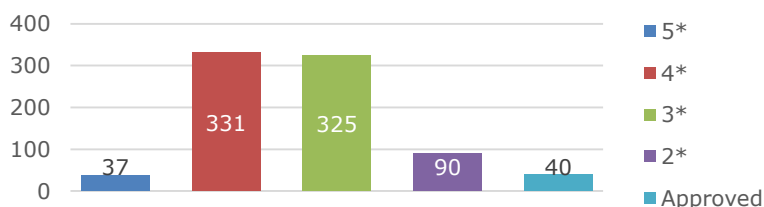

SELF CATERING
PREMISES 379
BED SPACES 11,479

CARAVAN & CAMPING
PREMISES 88
BED SPACES 30,317

YOUTH & HOLIDAY HOSTELS
PREMISES 86
BED SPACES 7,324

IRISH WELCOME STANDARD
PREMISES 301
BED SPACES 12,088

TOTAL
PREMISES 2,757
BED SPACES 223,398

Number of Hotels by Grade

Interesting Capacity Facts 2019

30% of accommodation properties are **Hotels** but they account for **66%** of bedspaces

34% of accommodation properties are **B&B's** and they account for **4%** of bedspaces

14 counties have **5*** **Hotels**

Kerry has the most **Guesthouses (27)** in the country

Wexford has the most **Caravan & Camping pitches** with **5,616** bedspaces

Donegal with **47** has the most **Irish Welcome Standard** properties with **1,614** bedspaces